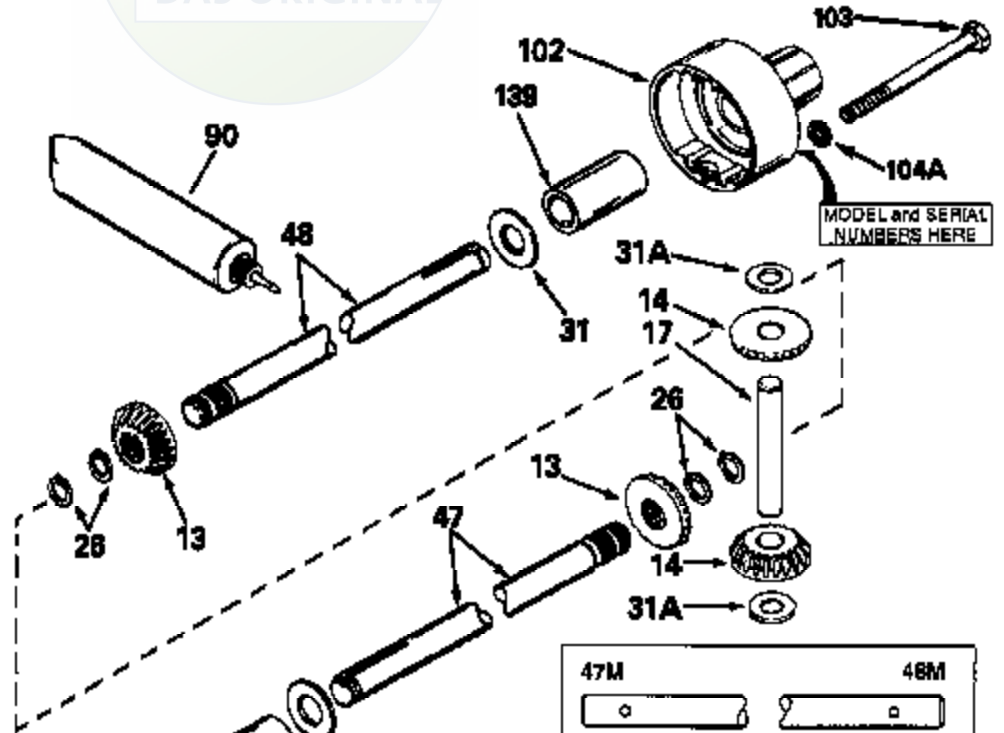

JOIST

SICHER IST DAS:
DAS ORIGINAL

47	48
47A	48A
47B	48B
47C	48C
47D	48D
47E	48E
47H	48H
47L	48L

47M	48M
47P	48P
47R	48R
47V	48V
47W	48W
47X	48X

Ref #	Part Number	Qty	Description
13	778067		Gear, Bevel (16 teeth)
14	778068		Gear, Pinion (16 teeth)
17	786040		Pin, Drive
26	788038		Ring, Retaining
31	780001		Washer (3/4" ID x 1-1/2" OD x 1/16" t hick)
31A	780096		Washer, Thrust
47C	774194		Axle (6-7/8" long)
48C	774194		Axle (6-7/8" long)
82	786043		Sprocket. No Teeth 54. O.D. 8.823
82	786051		Sprocket. No Teeth 60. O.D. 9.841
82	786070		Sprocket. No Teeth 48. O.D. 7.920
82	786041A		Sprocket. No Teeth 45. O.D. 7.389
82	786042	100-129	Sprocket. No Teeth 40. O.D. 6.650
90	788067B	Peerless	Grease (32 oz. bottle Bentonite greas e)
101	774073		Differential Carrier Hsg (Incl. 137)
102	774073		Differential Carrier Hsg (Incl. 139)
103	792041		Screw, 5/16-18 x 3-3/4"
104A	792061		Washer, Flat, 5/16"
104	792042		Nut, Lock, 5/16-18 (Use as required)
137	780077		Bushing (3/4" ID x 1-1/16" OD x 2-1/1 6" long)
139	780077		Bushing (3/4 ID x 1-1/16" OD x 2-1/16 " long)