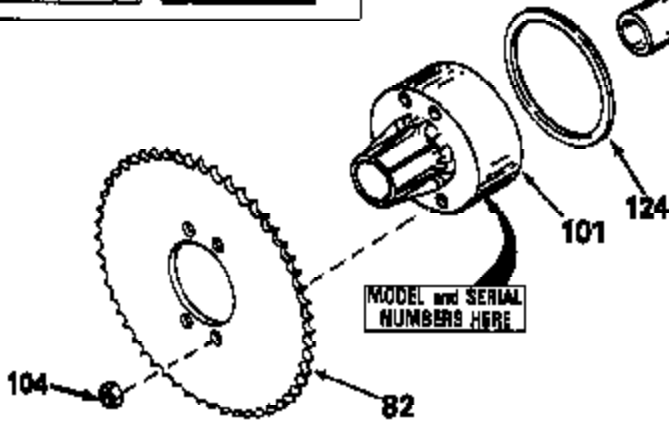

JOIST

SICHER IST DAS:
DAS ORIGINAL

47	48
47A	48A
47B	48B
47C	48C
47D	48D
47E	48E
47H	48H
47L	48L

47M	48M
47P	48P
47R	48R
47V	48V
47W	48W
47X	48X

Ref #	Part Number	Qty	Description
13	778067		Gear, Bevel (16 teeth)
14	778068		Gear, Pinion (16 teeth)
17	786040		Pin, Drive
26	788038		Ring, Retaining
31	780001		Washer (3/4" ID x 1-1/2" OD x 1/16" t hick)
31A	780096		Washer, Thrust
47C	774194		Axle (6-7/8" long)
48C	774194		Axle (6-7/8" long)
82	786043		Sprocket. No Teeth 54. O.D. 8.823
82	786051		Sprocket. No Teeth 60. O.D. 9.841
82	786070		Sprocket. No Teeth 48. O.D. 7.920
82	786041A		Sprocket. No Teeth 45. O.D. 7.389
82	786042	100-129	Sprocket. No Teeth 40. O.D. 6.650
90	788067B	Peerless	Grease (32 oz. bottle Bentonite greas e)
101	774073		Differential Carrier Hsg (Incl. 137)
102	774073		Differential Carrier Hsg (Incl. 139)
103	792041		Screw, 5/16-18 x 3-3/4"
104A	792061		Washer, Flat, 5/16"
104	792042		Nut, Lock, 5/16-18 (Use as required)
137	780077		Bushing (3/4" ID x 1-1/16" OD x 2-1/1 6" long)
139	780077		Bushing (3/4 ID x 1-1/16" OD x 2-1/16 " long)